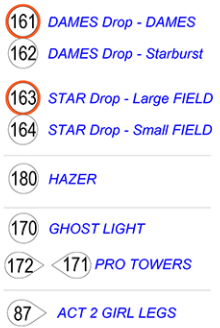

**FRONT AREAS >R** Gr 11  
G155/R351

**FRONT AREAS <L** Gr 1.5  
G155/R351

**WASH w/ CC > R** Gr 36  
W/ SCROLLER

**WASH w/ CC < L** Gr 34  
W/ SCROLLER

**ENDS > R** Gr 59  
L161

**ENDS < L** Gr 49  
L203

**BAX DK BLUE** Gr 72  
R79

**BAX PINK** Gr 78  
L136

**DROPS STRIPS** Gr 116  
MR-16 / TRX

**BOUNCE** Gr 125  
TRX

**ALL GROUPS**  
Gr 99 W/ SCROLLER  
Gr 0.5 FOH

**FOOTLIGHTS** Gr 26

**BALCONY RAIL** Gr 83

**DROP T: X** w/CC Gr 87

**SHADOW WALTZ** Gr 95

**FIBER OPTICS** Gr 164

**TRAIN WINDOWS WHITE** Gr 140  
**TRAIN WINDOWS BLUE** Gr 160 ALL Gr 150