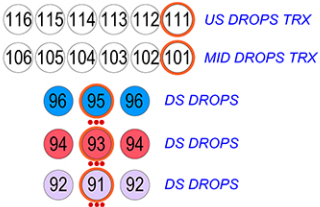

**FRONT AREAS >R** Gr 11  
G155/R351

**FRONT AREAS <L** Gr 1.5  
G155/R351

**WASH w/ CC > R** Gr 36  
W/ SCROLLER

**WASH w/ CC < L** Gr 34  
W/ SCROLLER

**ENDS > R** Gr 59  
L161

**ENDS < L** Gr 49  
L203

**BAX DK BLUE** Gr 72  
R79

**BAX PINK** Gr 78  
L136

**DROPS STRIPS** Gr 116  
MR-16 / TRX

**BOUNCE** Gr 125  
TRX

**ALL GROUPS**  
Gr 99 W/ SCROLLER  
Gr 0.5 FOH

**FOOTLIGHTS** Gr 26

**BALCONY RAIL** Gr 83

**DROP T: X** w/CC Gr 87

**SHADOW WALTZ** Gr 95